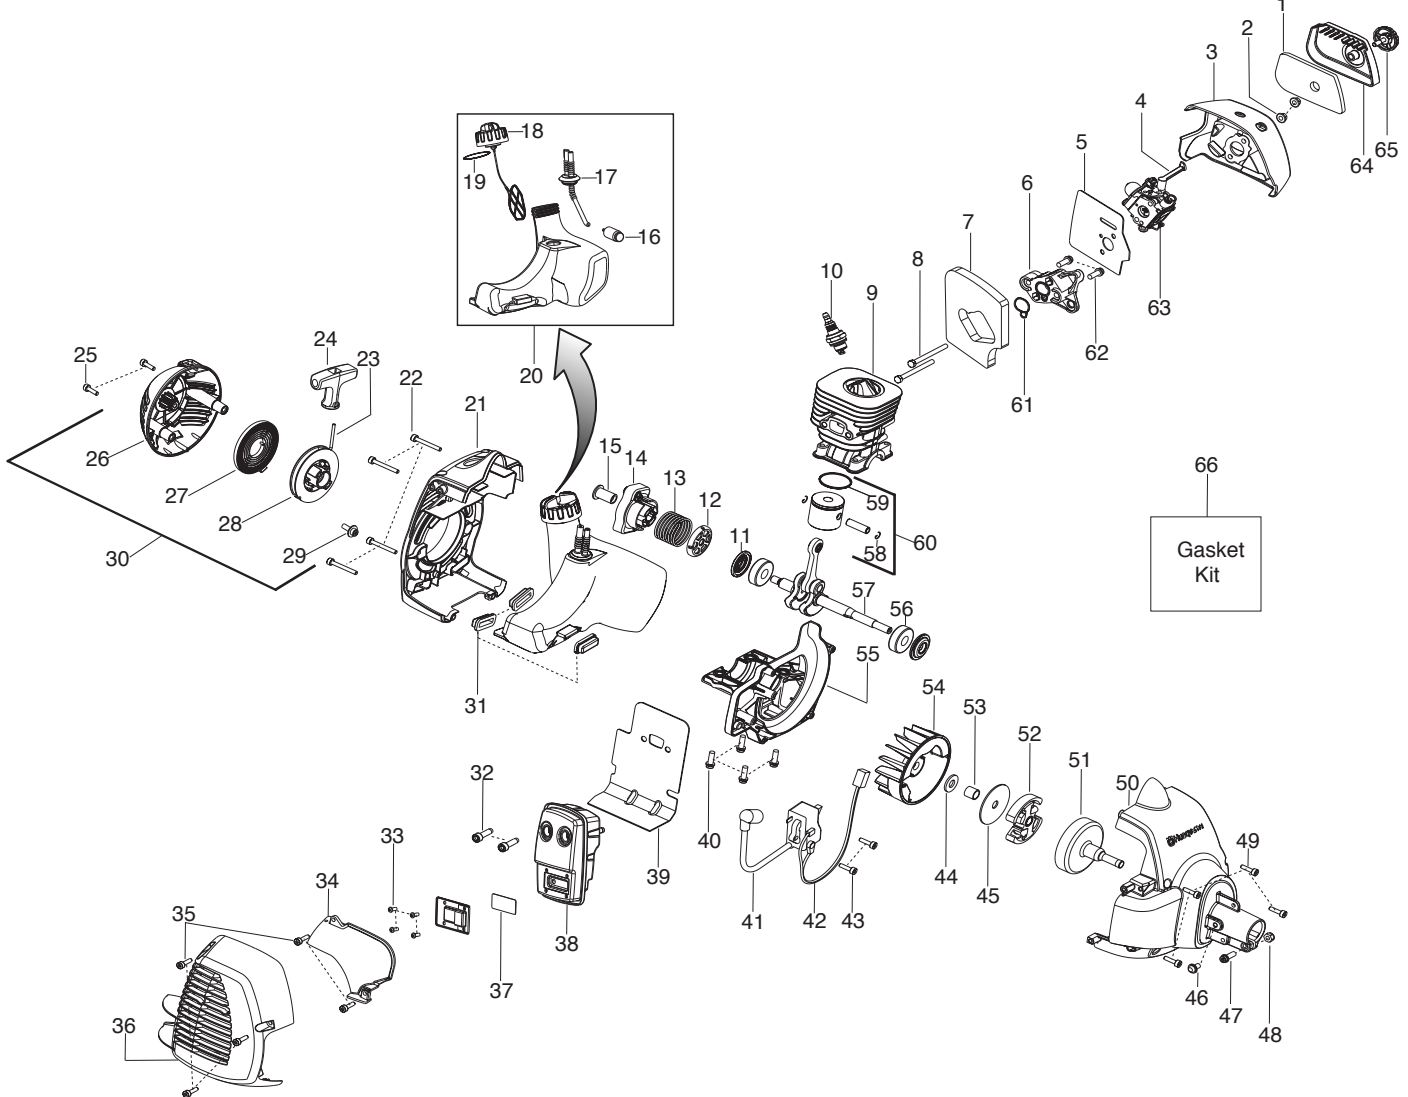

Parts List No. 545014379		Husqvarna ® PARTS LIST	MODEL 125L
Date 1/23/08	Replaces 545014379 - 9/28/07		NOTE : Illustration may differ from actual model due to design changes.

WARNING
All repairs, adjustments and maintenance not described in the Operator's Manual must be performed by Qualified Service Personnel.

Ref.	Part No.	Description	Ref.	Part No.	Description
1.	★★★★★	Assy-Cable/Wire Harness	19.	530015814	Screw
2.	545062001	Housing-Throttle (RH)	20.	530015771	Screw
3.	530016448	Screw	21.	530057554	Bracket-Shield
4.	530016449	Screw	22.	530016014	Screw
5.	530016454	Spring-Trigger	23.	545003902	Screw
6.	545066001	Trigger	24.	537234901	Driver Disc
7.	530059804	Lockout-Throttle	25.	530096295	Assy-Gearbox
8.	545045601	Spring-Lockout	Not Shown		
9.	545067001	Housing-Throttle (LH)	545098601	Decal-Warning	
10.	545030601	Kit-Switch			
11.	530015820	Bolt			
12.	545042201	Handle-Assist			
13.	545081009	Kit-Driveshaft SST (Incl. decal, 21,22,23,25)			
14.	530059185	Clamp-Handle			
15.	530016152	Wingnut			
16.	★★★★★	Flex shaft			
17.	545030901	Kit-Shield (Incl. 18,19,20)			
18.	530052286	Limiter-Line			

✓ = New Part Number For This IPL

★ = Refer to the Service Reference Indicated for more information.(Located at the END of the IPL)

Parts List No. 545014379		Husqvarna ® PARTS LIST	MODEL 125L
Date 1/23/08	Replaces 545014379 - 9/28/07		NOTE : Illustration may differ from actual model due to design changes.

Not Shown

530058709 Bulb-Purge

✓ = New Part Number For This IPL

★ = Refer to the Service Reference Indicated for more information.(Located at the END of the IPL)

Parts List No. 545014379		 Husqvarna ® PARTS LIST	MODEL 125L
Date 1/23/08	Replaces 545014379 - 9/28/07		NOTE : Illustration may differ from actual model due to design changes.