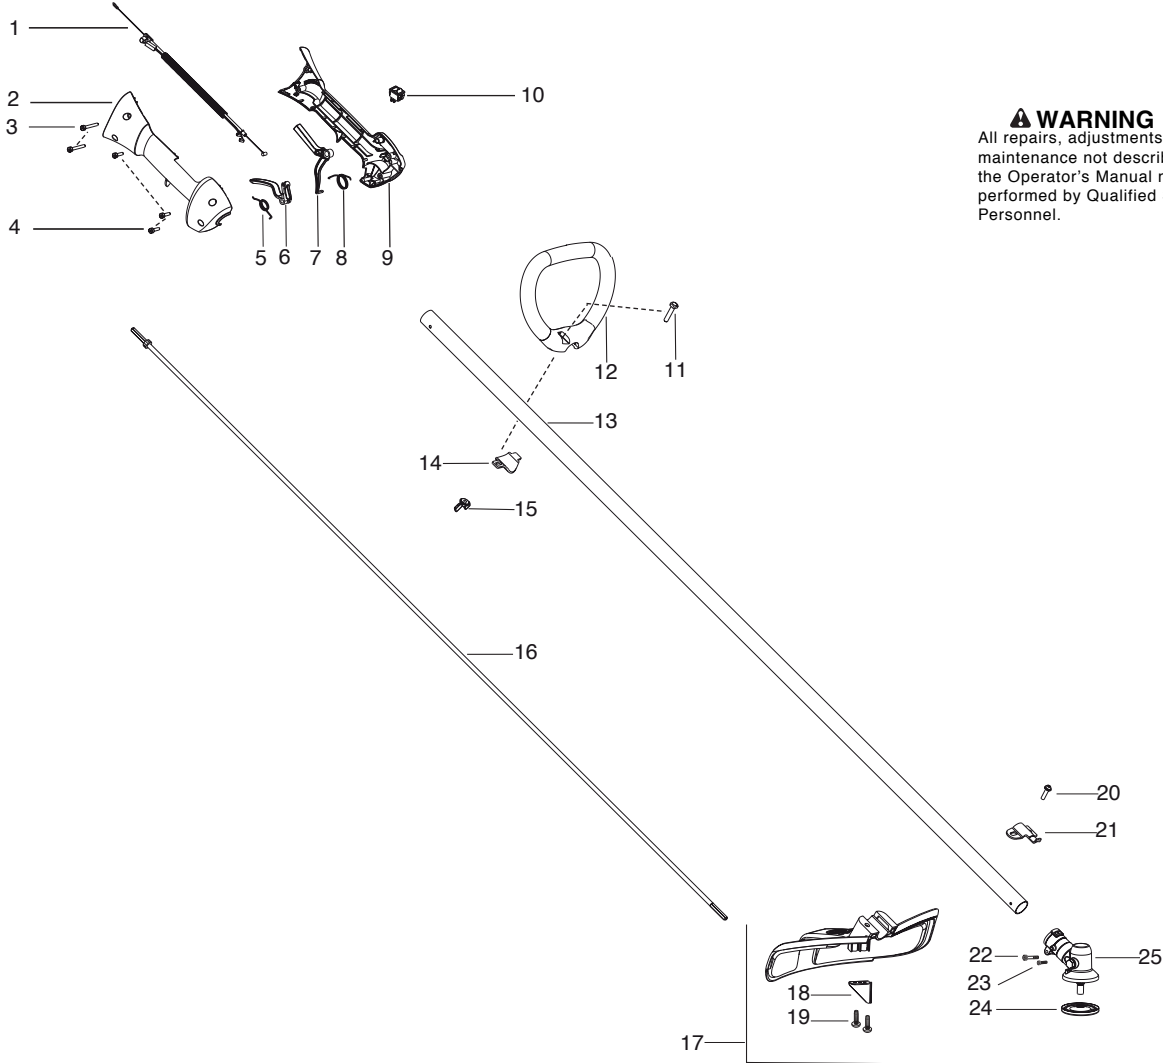

Parts List No. 545014379		Husqvarna ® PARTS LIST	MODEL 125L
Date 1/23/08	Replaces 545014379 - 9/28/07		NOTE : Illustration may differ from actual model due to design changes.

WARNING
All repairs, adjustments and maintenance not described in the Operator's Manual must be performed by Qualified Service Personnel.

Ref.	Part No.	Description	Ref.	Part No.	Description
1.	★★★★★	Assy-Cable/Wire Harness	19.	530015814	Screw
2.	545062001	Housing-Throttle (RH)	20.	530015771	Screw
3.	530016448	Screw	21.	530057554	Bracket-Shield
4.	530016449	Screw	22.	530016014	Screw
5.	530016454	Spring-Trigger	23.	545003902	Screw
6.	545066001	Trigger	24.	537234901	Driver Disc
7.	530059804	Lockout-Throttle	25.	530096295	Assy-Gearbox
8.	545045601	Spring-Lockout	Not Shown		
9.	545067001	Housing-Throttle (LH)	545098601	Decal-Warning	
10.	545030601	Kit-Switch			
11.	530015820	Bolt			
12.	545042201	Handle-Assist			
13.	545081009	Kit-Driveshaft SST (Incl. decal, 21,22,23,25)			
14.	530059185	Clamp-Handle			
15.	530016152	Wingnut			
16.	★★★★★	Flex shaft			
17.	545030901	Kit-Shield (Incl. 18,19,20)			
18.	530052286	Limiter-Line			

✓ = New Part Number For This IPL

★ = Refer to the Service Reference Indicated for more information.(Located at the END of the IPL)

Parts List No. 545014379		Husqvarna ® PARTS LIST	MODEL 125L
Date 1/23/08	Replaces 545014379 - 9/28/07		NOTE : Illustration may differ from actual model due to design changes.

Not Shown

530058709 Bulb-Purge

✓ = New Part Number For This IPL

★ = Refer to the Service Reference Indicated for more information.(Located at the END of the IPL)

Parts List No. 545014379		 Husqvarna ® PARTS LIST	MODEL 125L
Date 1/23/08	Replaces 545014379 - 9/28/07		NOTE : Illustration may differ from actual model due to design changes.